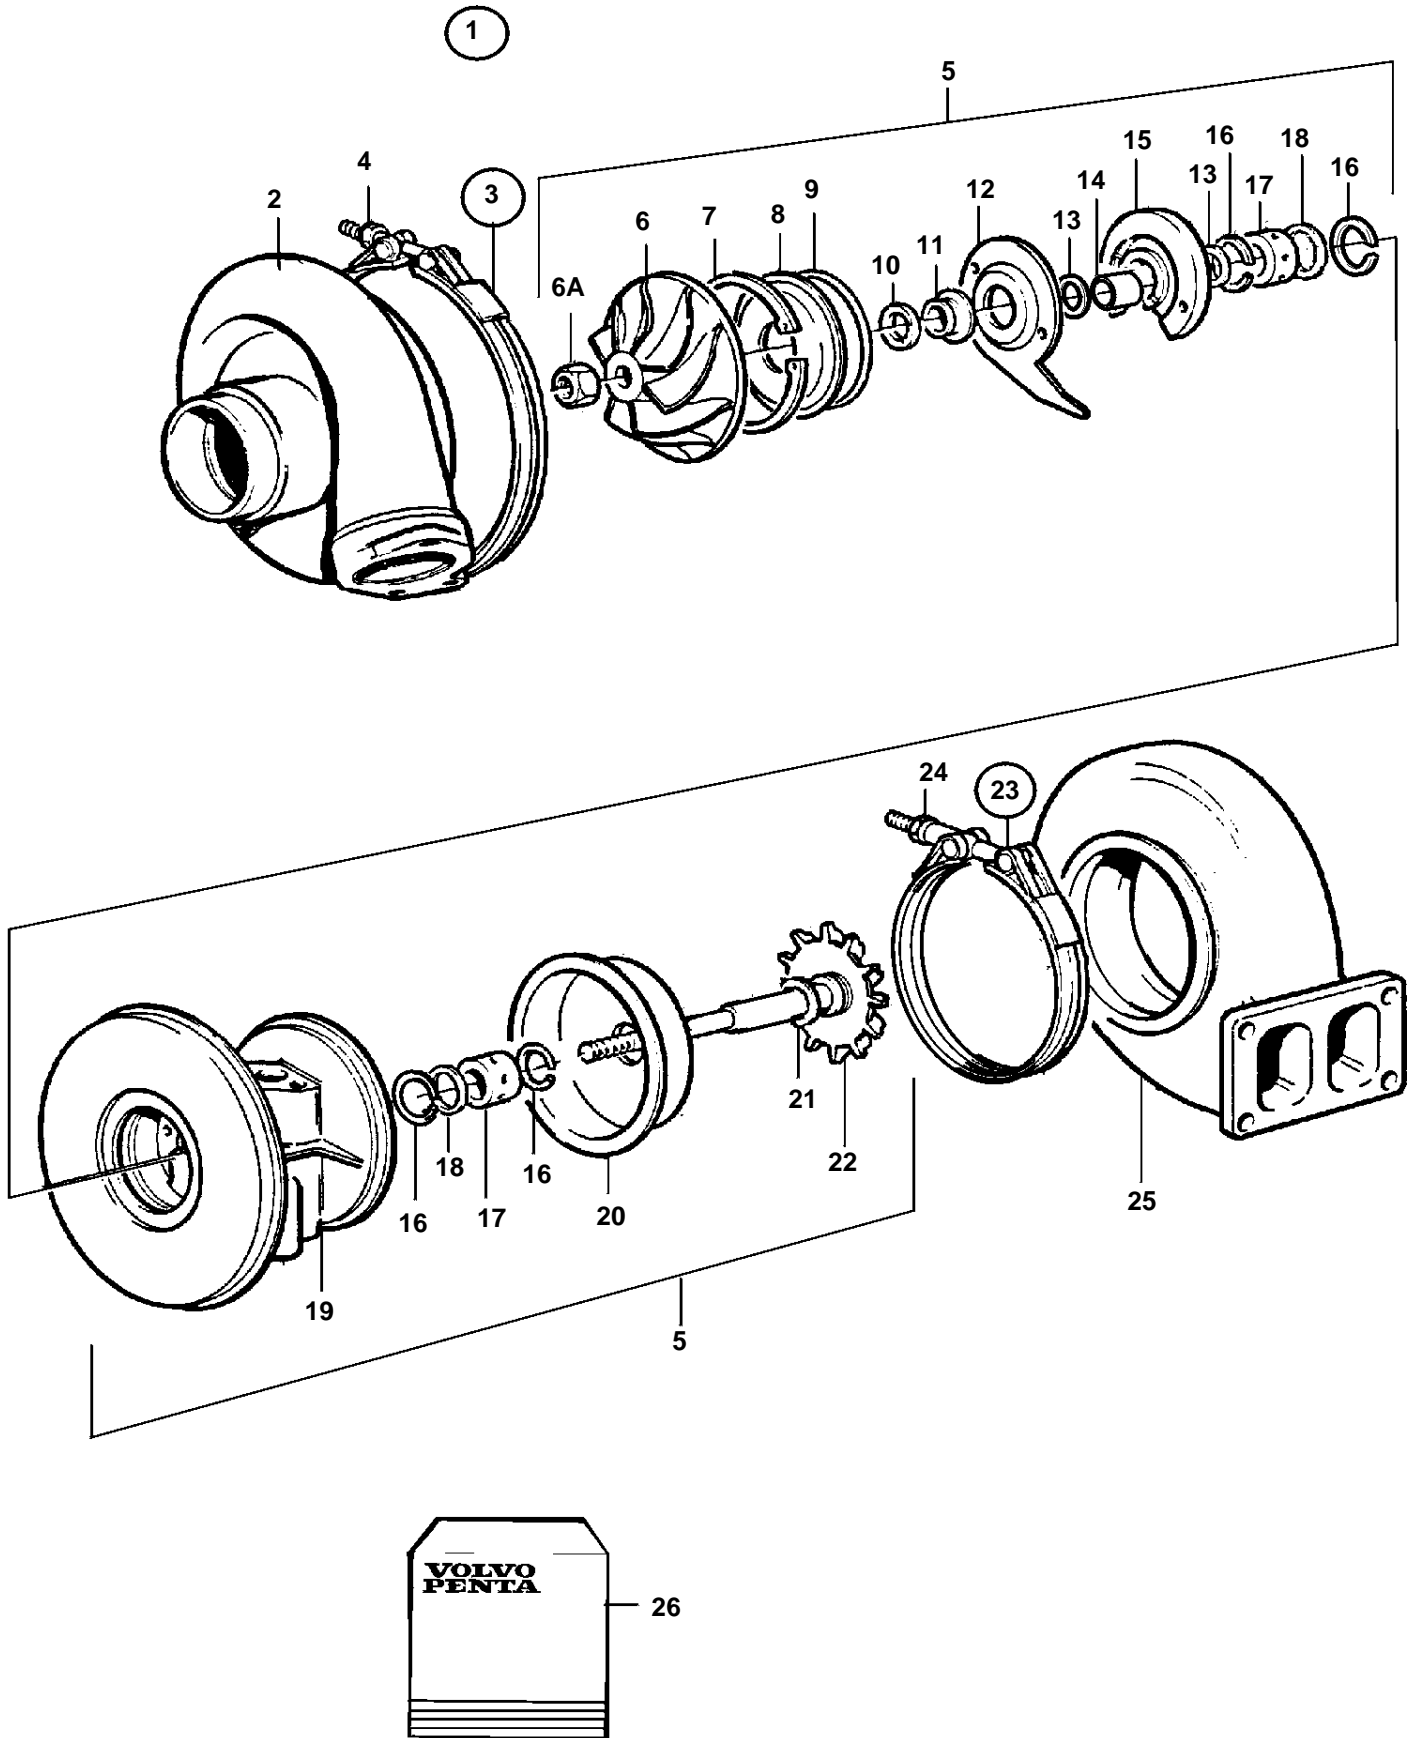

TAD1030GE, TAD1031GE

TAD1030GE, TAD1031GE

REF	PART NO.	QTY	DESCRIPTION	NOTES
1	866144	1	Turbo	
	3802087	1	Turbocharger, exch, exch	
2		1	· Compressor housing	
3		1	· Clamp	
4		1	· · Lock nut	Included in repair kit 3830711.
5		1	· Rotor unit, balanced	
6		1	· · Compressor wheel	
6A		1	· · Lock nut	Included in repair kit 3830711.
7		1	· · Lock ring	
8		1	· · Cover	
9		1	· · O-ring	Included in repair kit 3830711.
10		1	· · Piston ring	Included in repair kit 3830711.
11		1	· · Oil deflector	Included in repair kit 3830711.
12		1	· · Splash plate	
13		2	· · Thrust ring	Included in repair kit 3830711.
14		1	· · Spacer	
15		1	· · Bearing	Included in repair kit 3830711.
16		4	· · Lock ring	Included in repair kit 3830711.
17		2	· · Bearing	Included in repair kit 3830711.
18		2	· · Washer	Included in repair kit 3830711.
19		1	· · Bearing housing	
20		1	· · Heat shield	
21		1	· · Thrust ring	Included in repair kit 3830711.
22		1	· · Turbine rotor	
23		1	· Clamp	
24		1	· · Lock nut	Included in repair kit 3830711.
25		1	· Turbine housing	
26	877075	1	Repair kit	